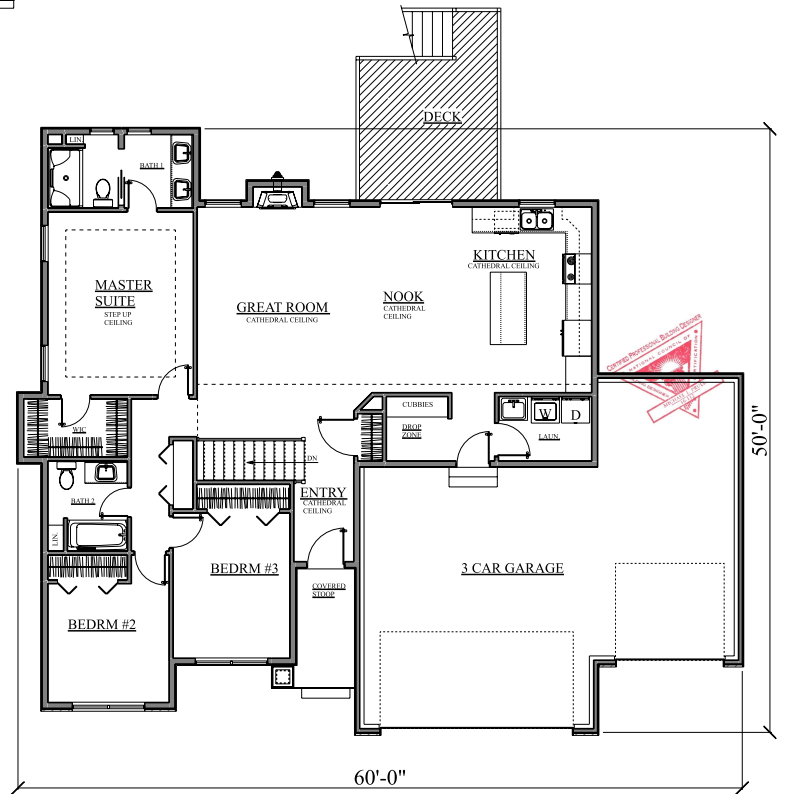

**OPTIONAL  
LOWER PLAN**

466 Sunset Drive / Fairfax, IA 52228  
 Office: 319-846-9353 / Fax: 319-846-9373  
 E-mail: Mike@PrullCustomDesigns.com

**THE "RIDGEVIEW II"  
 FIN. AREA = 1529**